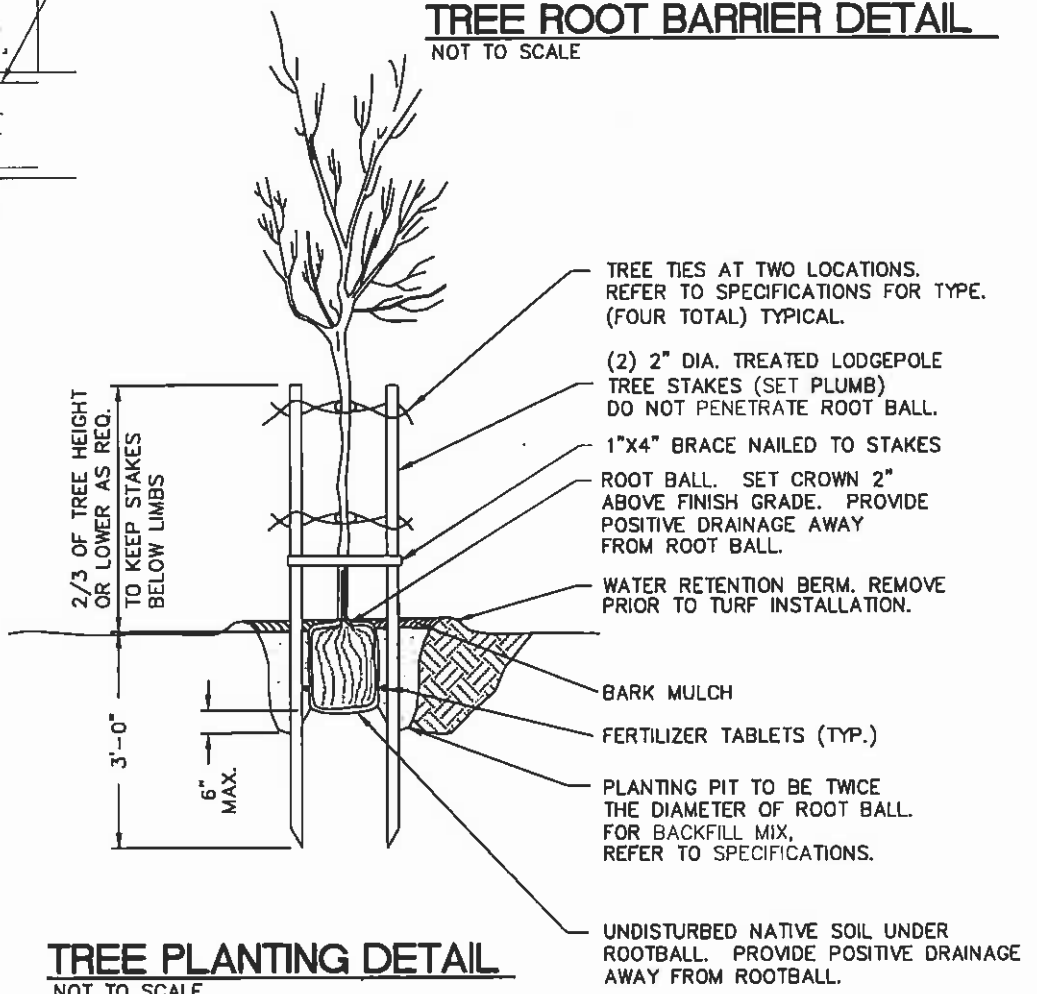

TREE ROOT BARRIER DETAIL
NOT TO SCALE

PLAN VIEW
NOT TO SCALE

TREE PLANTING DETAIL
NOT TO SCALE

THE CITY OF WEST SACRAMENTO – STANDARD DETAIL

APPROVED BY: 	C-38733	3/31/05
CITY ENGINEER	P.E. NO.	DATE
REVISION:		
REVISION:		
REVISION:		
REVISION:		

TITLE:
TREE PLANTING

STANDARD
DETAIL #: 701