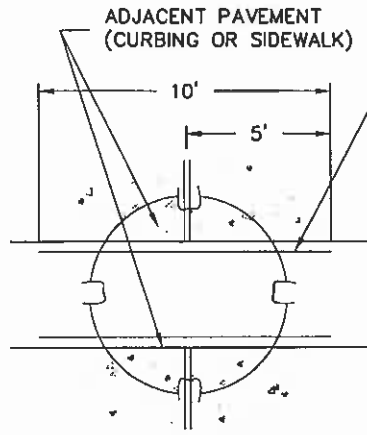

TREE ROOT BARRIER DETAIL
NOT TO SCALE

PLAN VIEW
NOT TO SCALE

TREE PLANTING DETAIL
NOT TO SCALE

THE CITY OF WEST SACRAMENTO – STANDARD DETAIL

APPROVED BY: 	C-38733	3/31/05
CITY ENGINEER	P.E. NO.	DATE
REVISION:		
REVISION:		
REVISION:		
REVISION:		